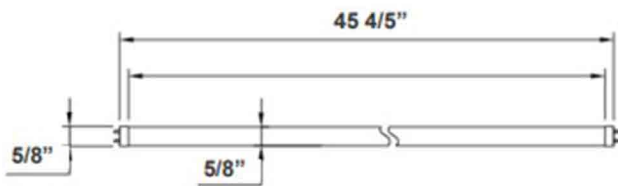

4Ft. LED T5 Glass Lamps

45 4/5" (L) X 5/8" (D)

Wattage

24W

Voltage Input

120-277V
50/60Hz AC

Efficacy

129 LPW

Beam Angle

Finish

G5 Bi-Pin with 5mm Spacing Base Type
Clear / Frosted Lens

Color Temperatures

Features

Catalog No.	Fig.
T5-EZ6-GS-4FT-24W-40K-F	A.
T5-EZ6-GS-4FT-24W-50K-F	B.